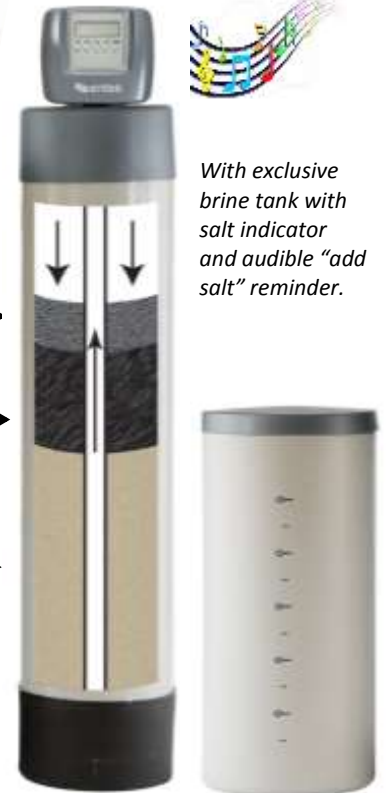

Get safe, filtered, soft water from every water faucet in your home!

How it works!

First, water flows downward, through the Catalytic activated carbon and KDF to remove Chlorine taste and odors, along with potentially harmful chemicals.

Next, water hardness is removed by the premium grade softener resin so you enjoy the many benefits of soft water!

With exclusive brine tank with salt indicator and audible "add salt" reminder.

KDF media to prevent carbon bed from fouling & remove heavy metals.

Catalytic coconut shell activated carbon.

10% cross-linked premium water softener resin to remove water hardness.

3-IN-1 water conditioner and whole house filter.

Filtered Water!

Soft Water!